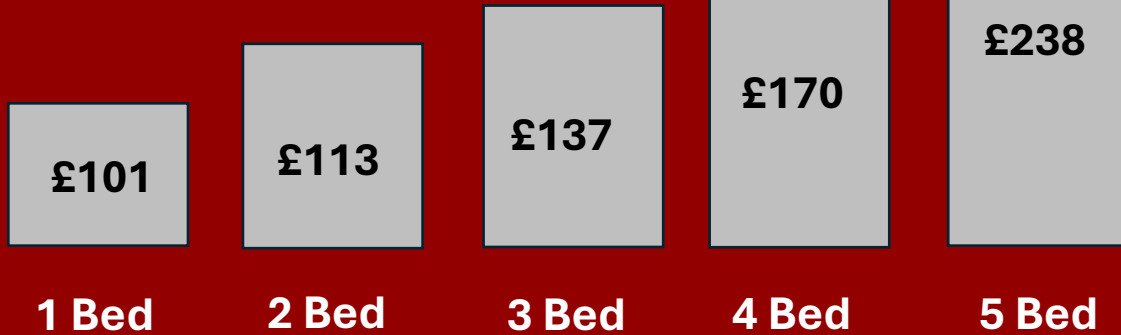

Rightsize your home..

... and your bills!

Average Monthly Cost of Gas and Electric

Reduced
rent and
Council Tax

Easier to
clean and
maintain

Helping another
family secure a
home

For more information, please
contact: