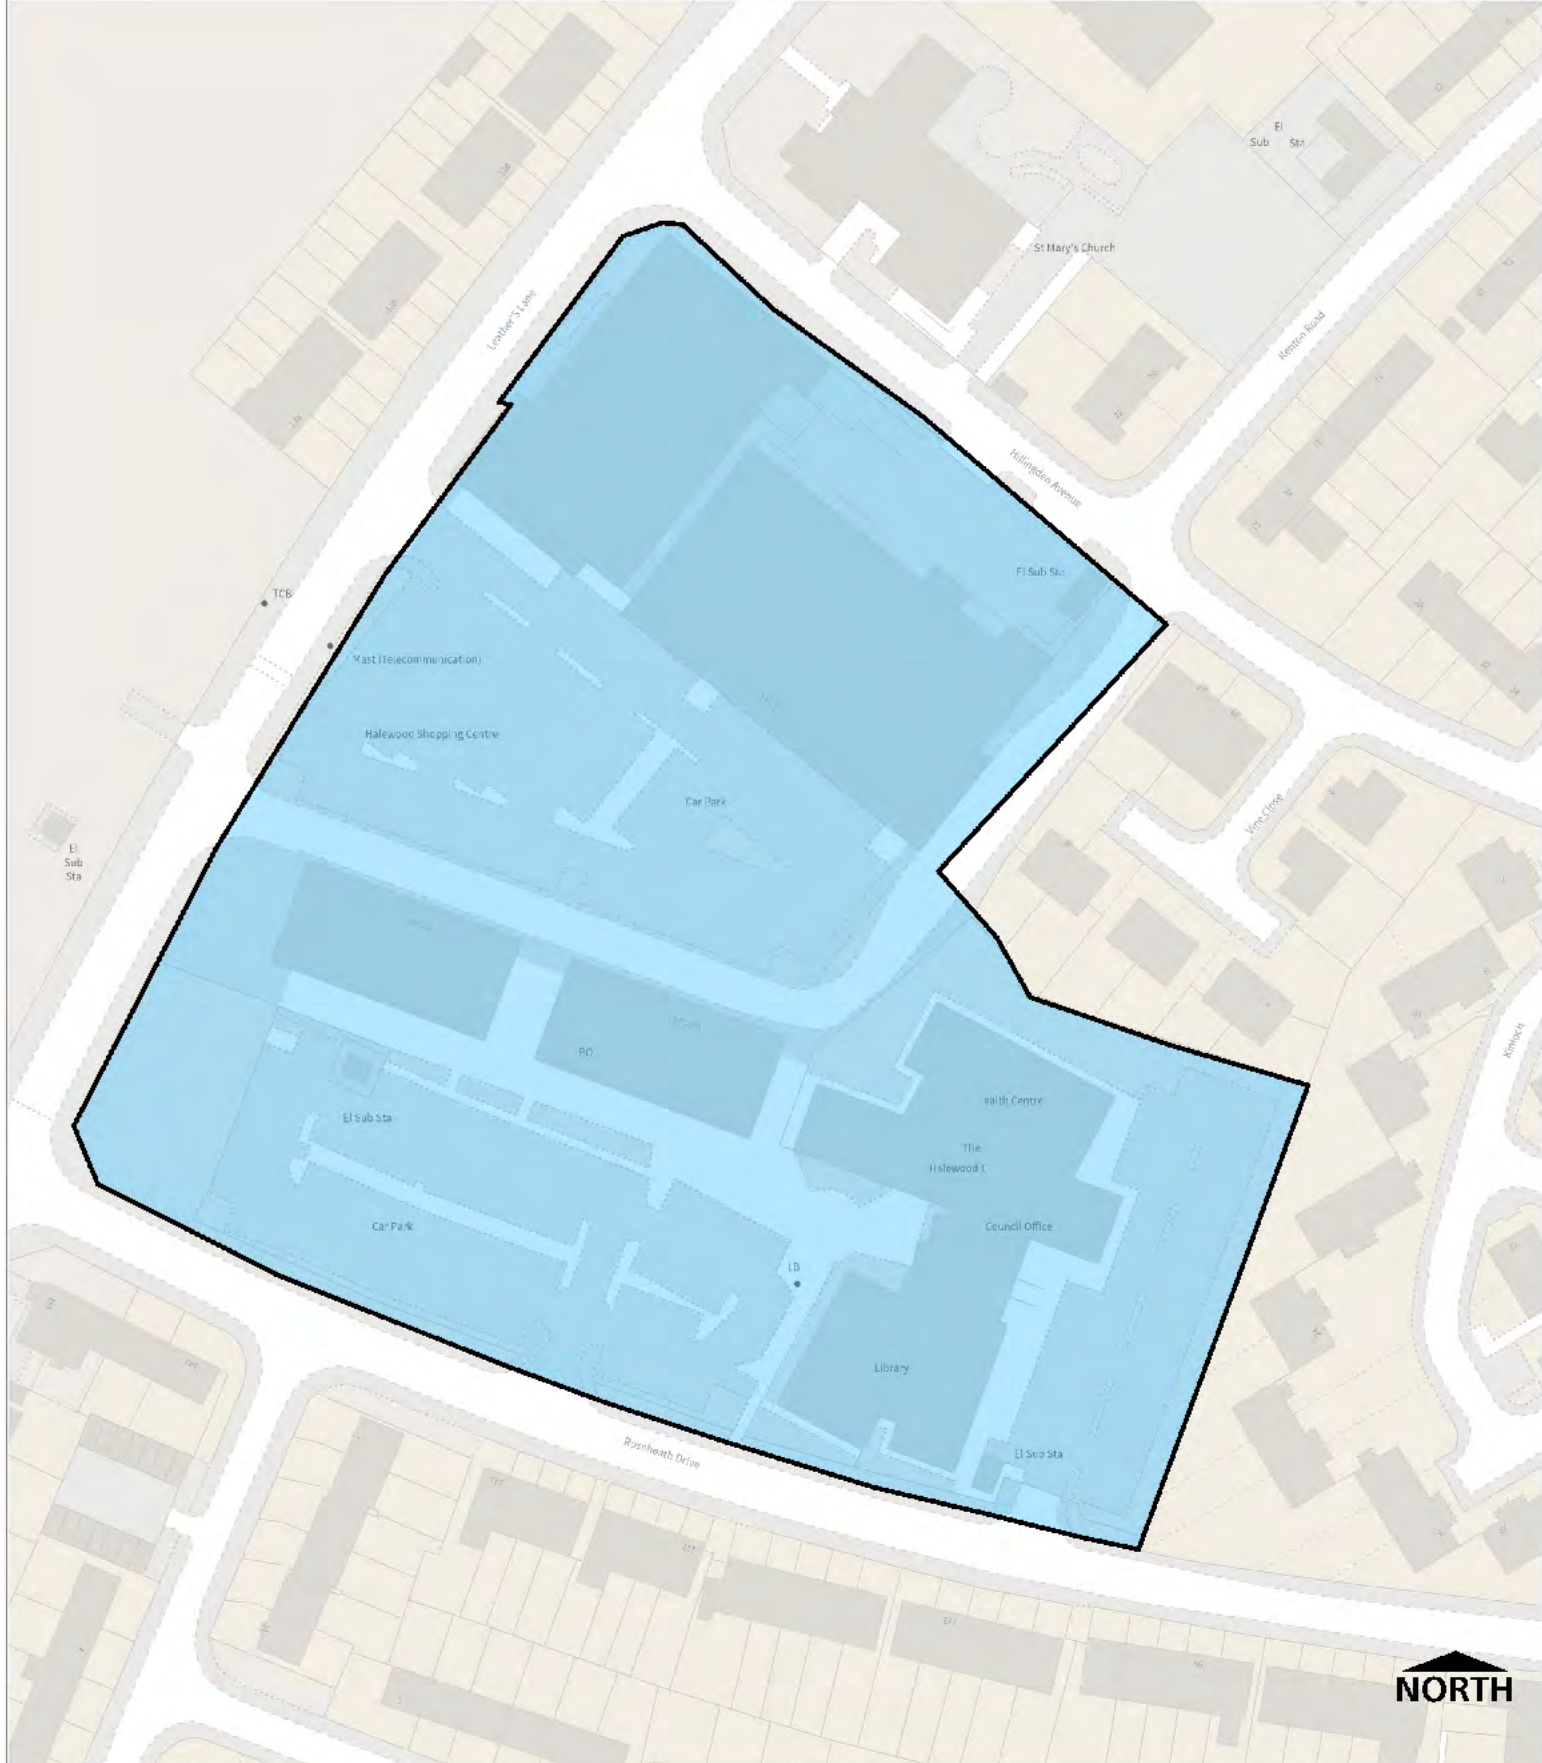

kilometres
Scale 1:2,500

Prescot Town Centre - Town Centre

Key

 Retail Centre

Knowsley Council

May 2022

© Crown Copyright Knowsley MBC 100017655, 2022

Halewood (Ravenscourt) District Centre