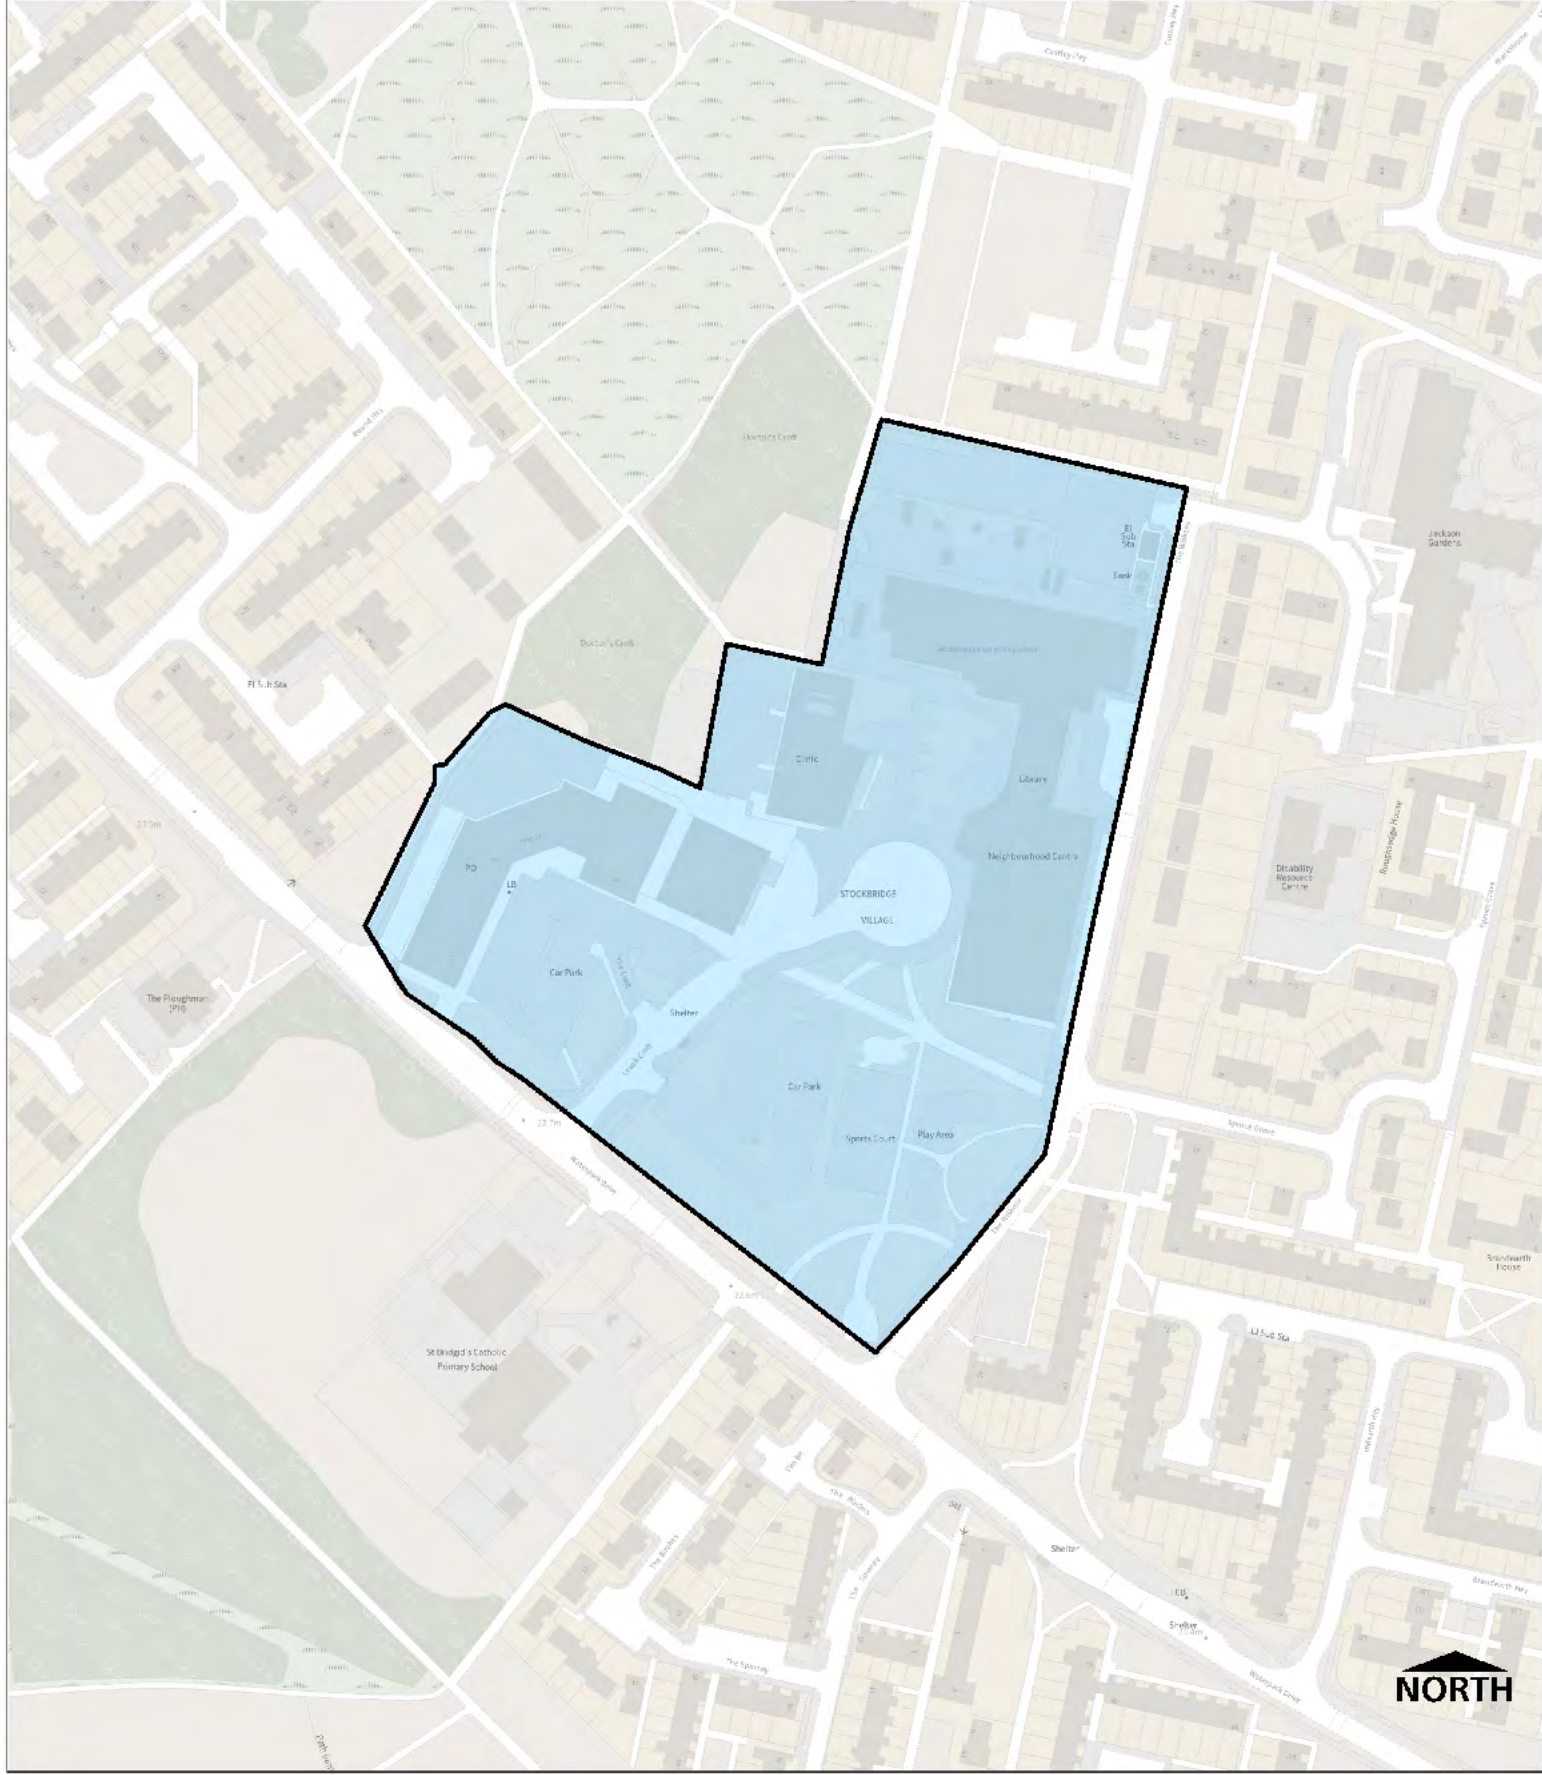

Stockbridge Village - District Centre

Key

Retail Centre

May 2022

© Crown Copyright Knowsley MBC 100017655, 2022