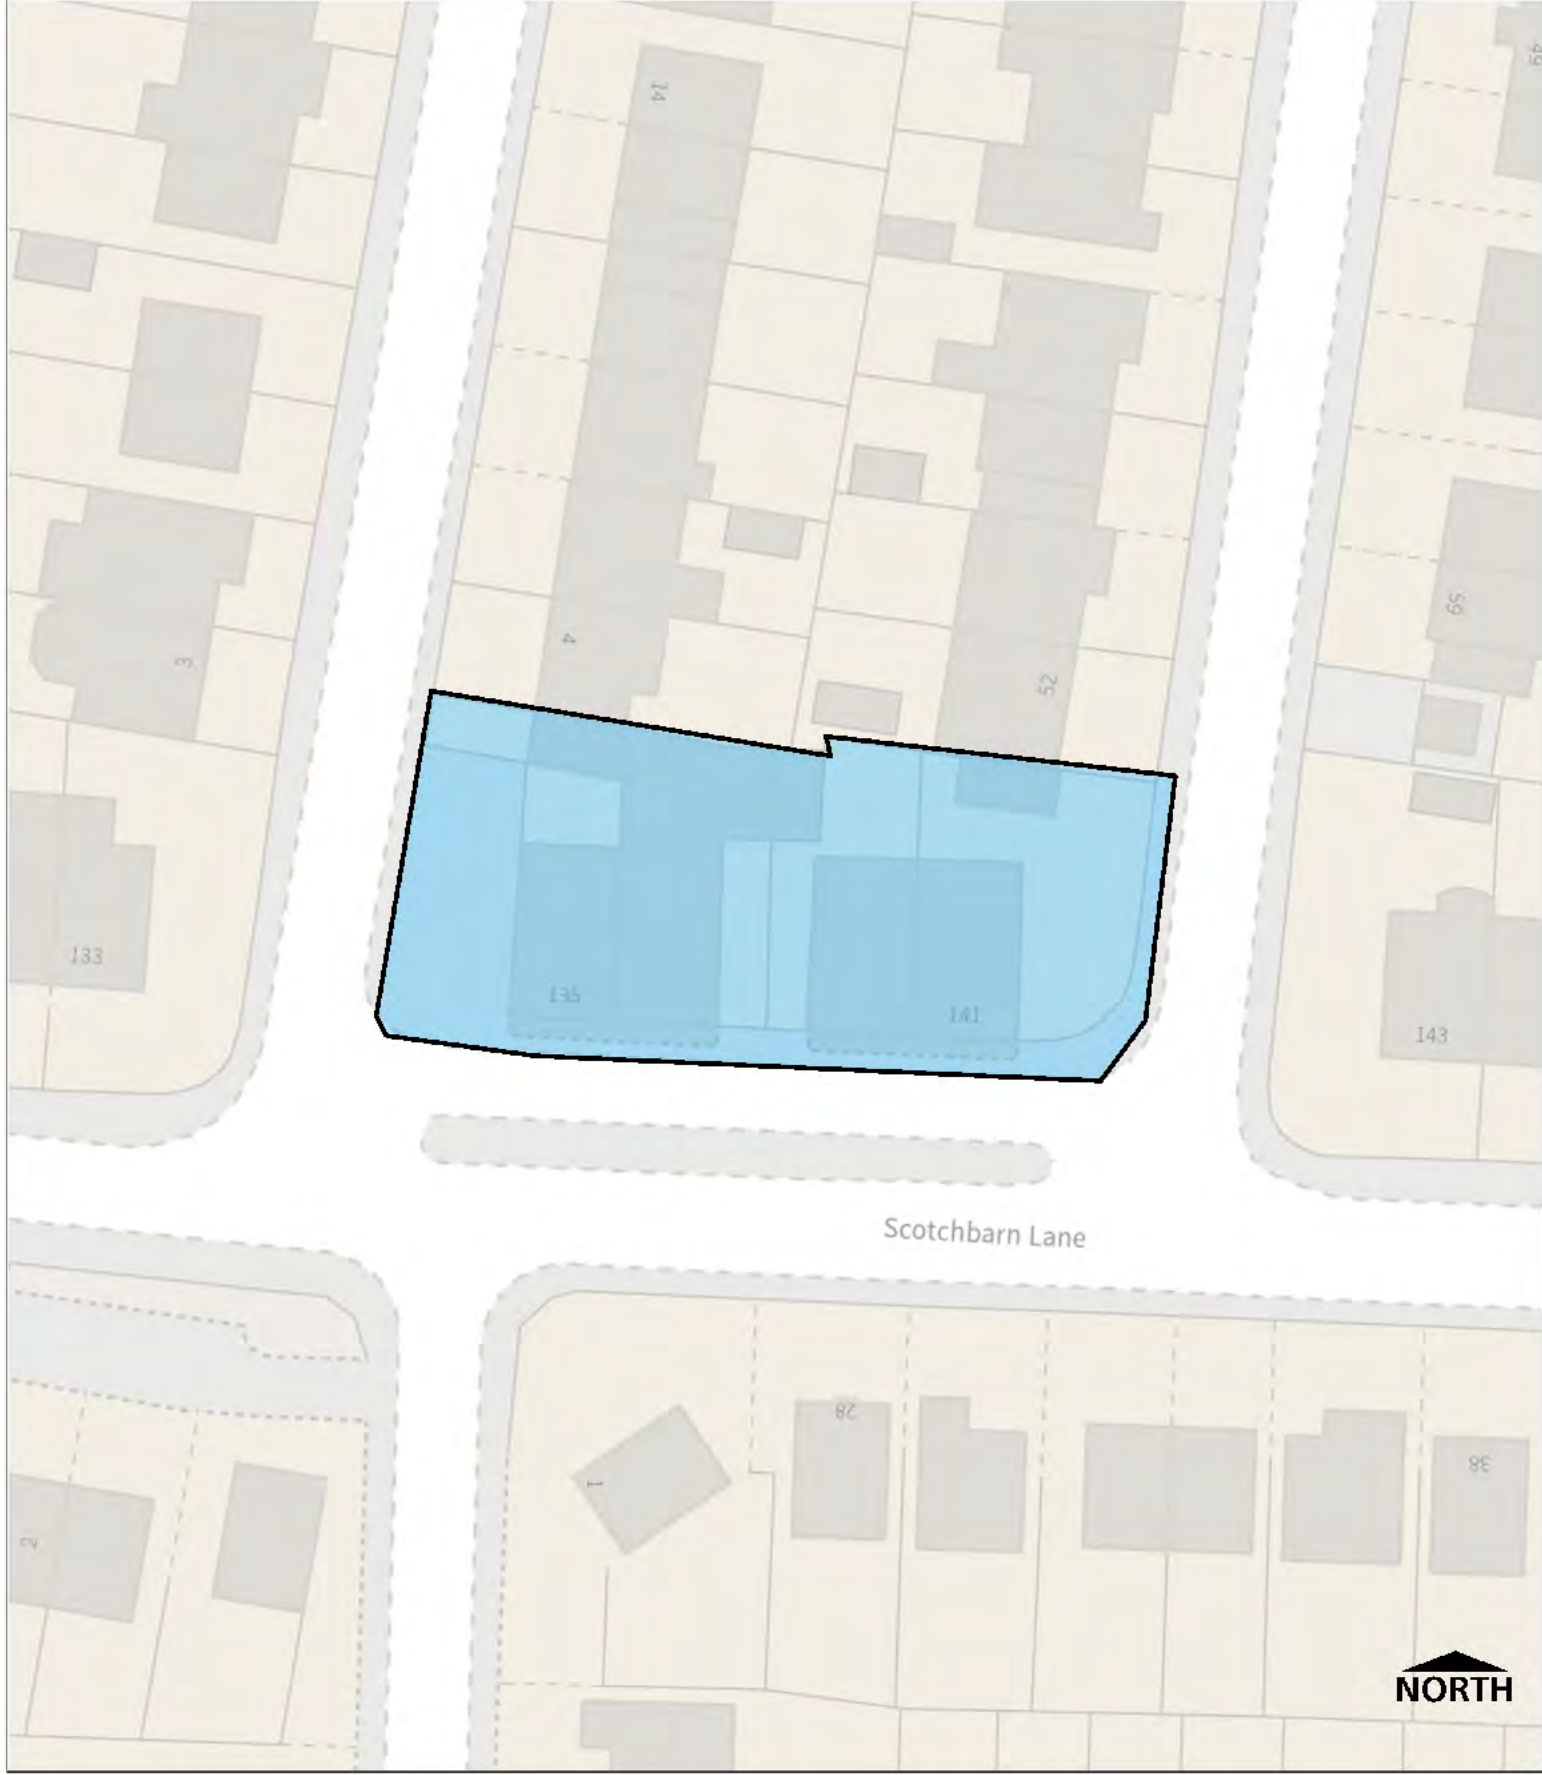

Key

Retail Centre

May 2022

© Crown Copyright Knowsley MBC 100017655, 2022

kilometres
Scale 1:500

Scotchbarn Lane, Prescot Local Shopping Centre/Parade

Key

 Retail Centre