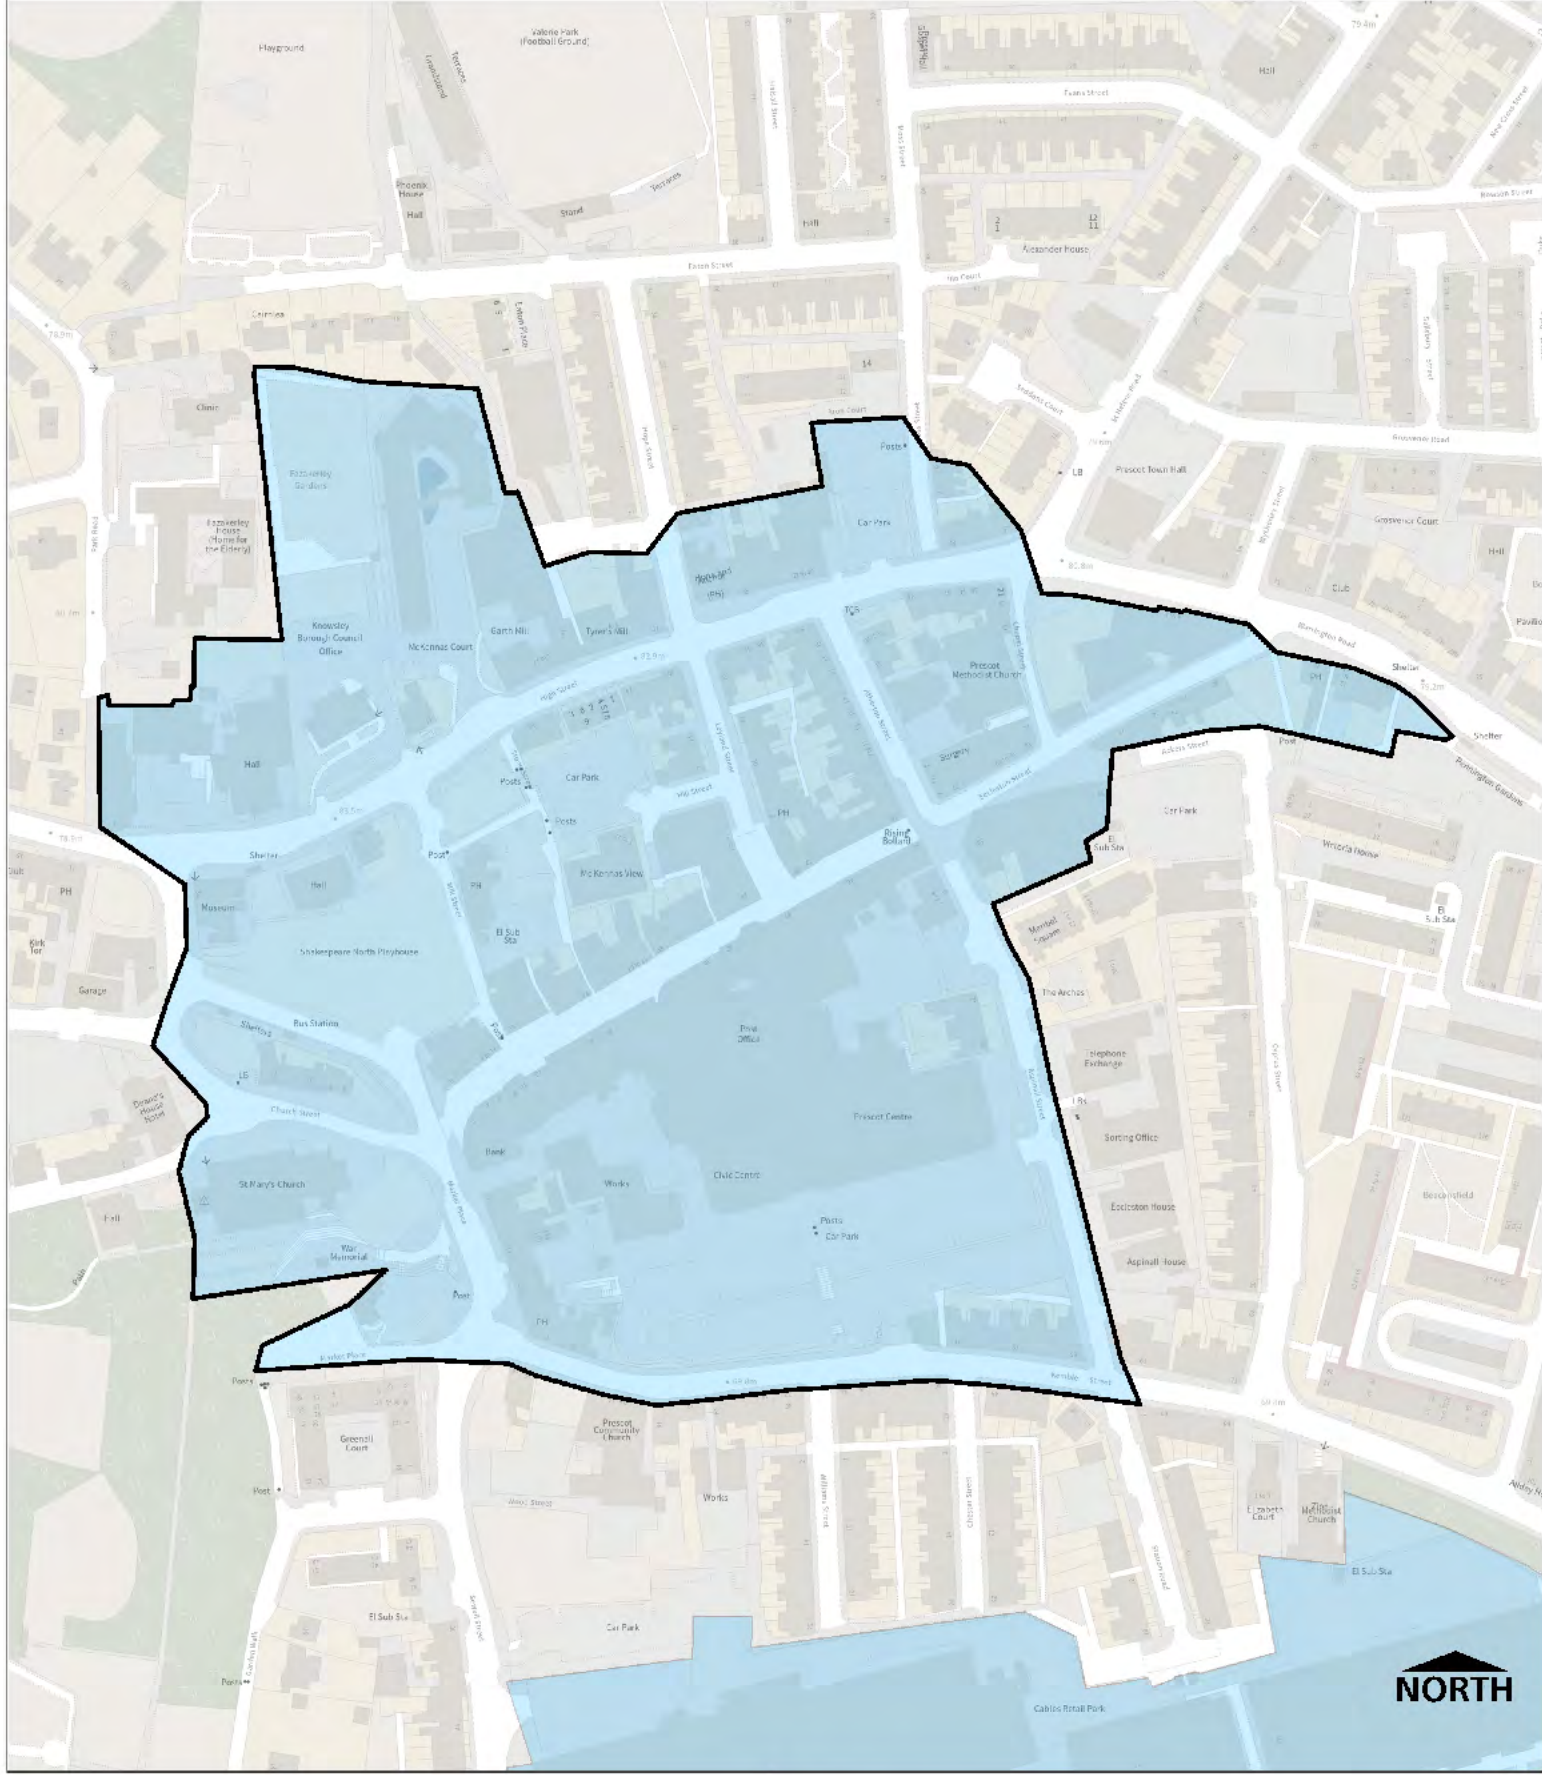

kilometres
Scale 1:2,500

Prescot Town Centre - Town Centre

Key

 Retail Centre

Knowsley Council

May 2022

© Crown Copyright Knowsley MBC 100017655, 2022

Halewood (Ravenscourt) District Centre