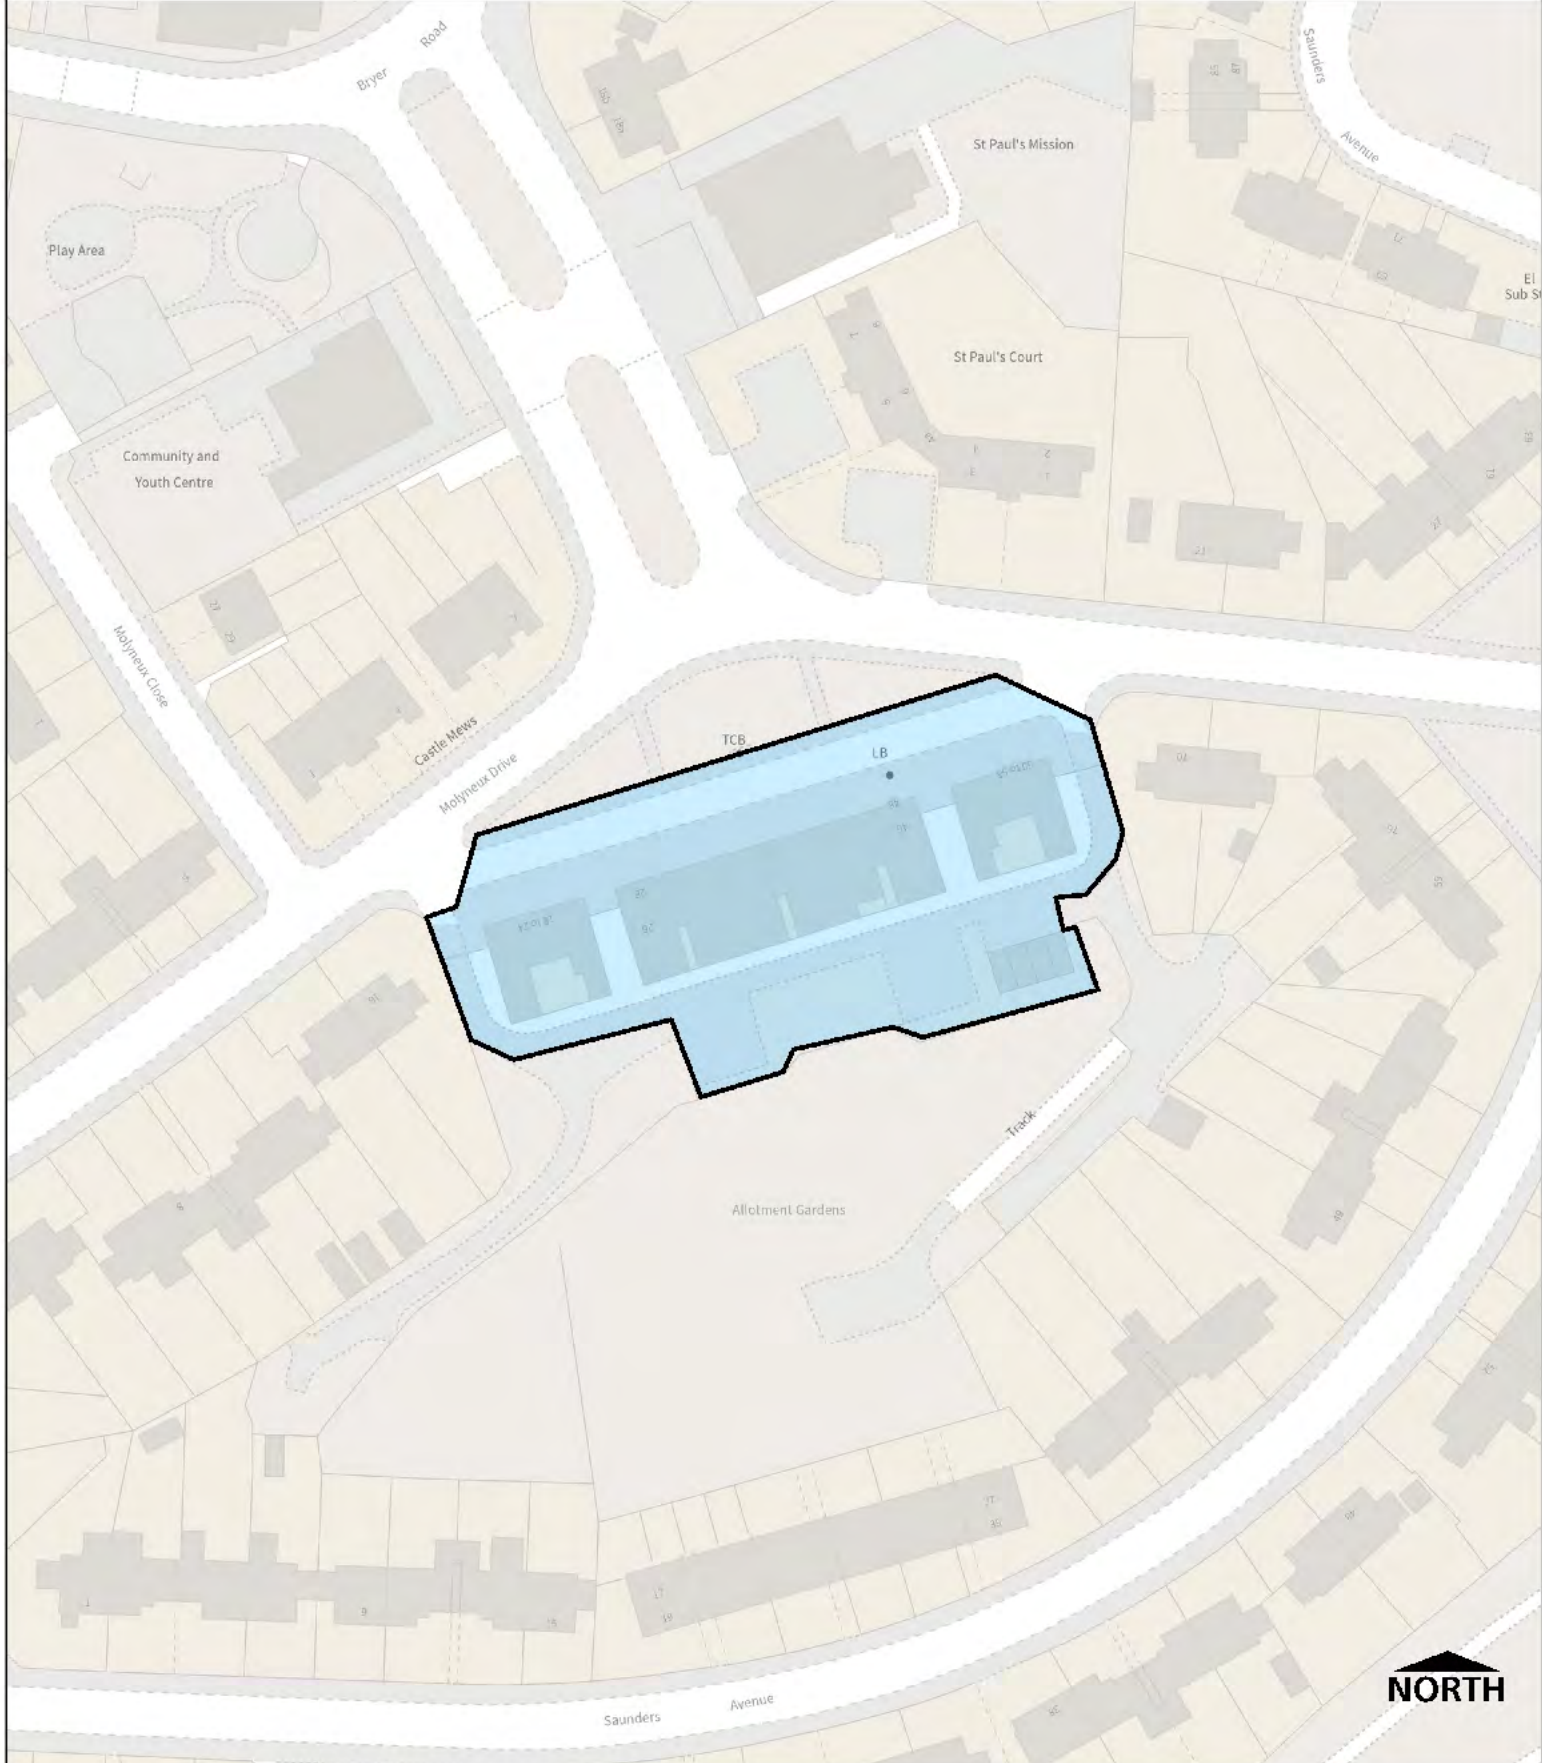

Molyneux Drive, Prescott Medium Local Centre