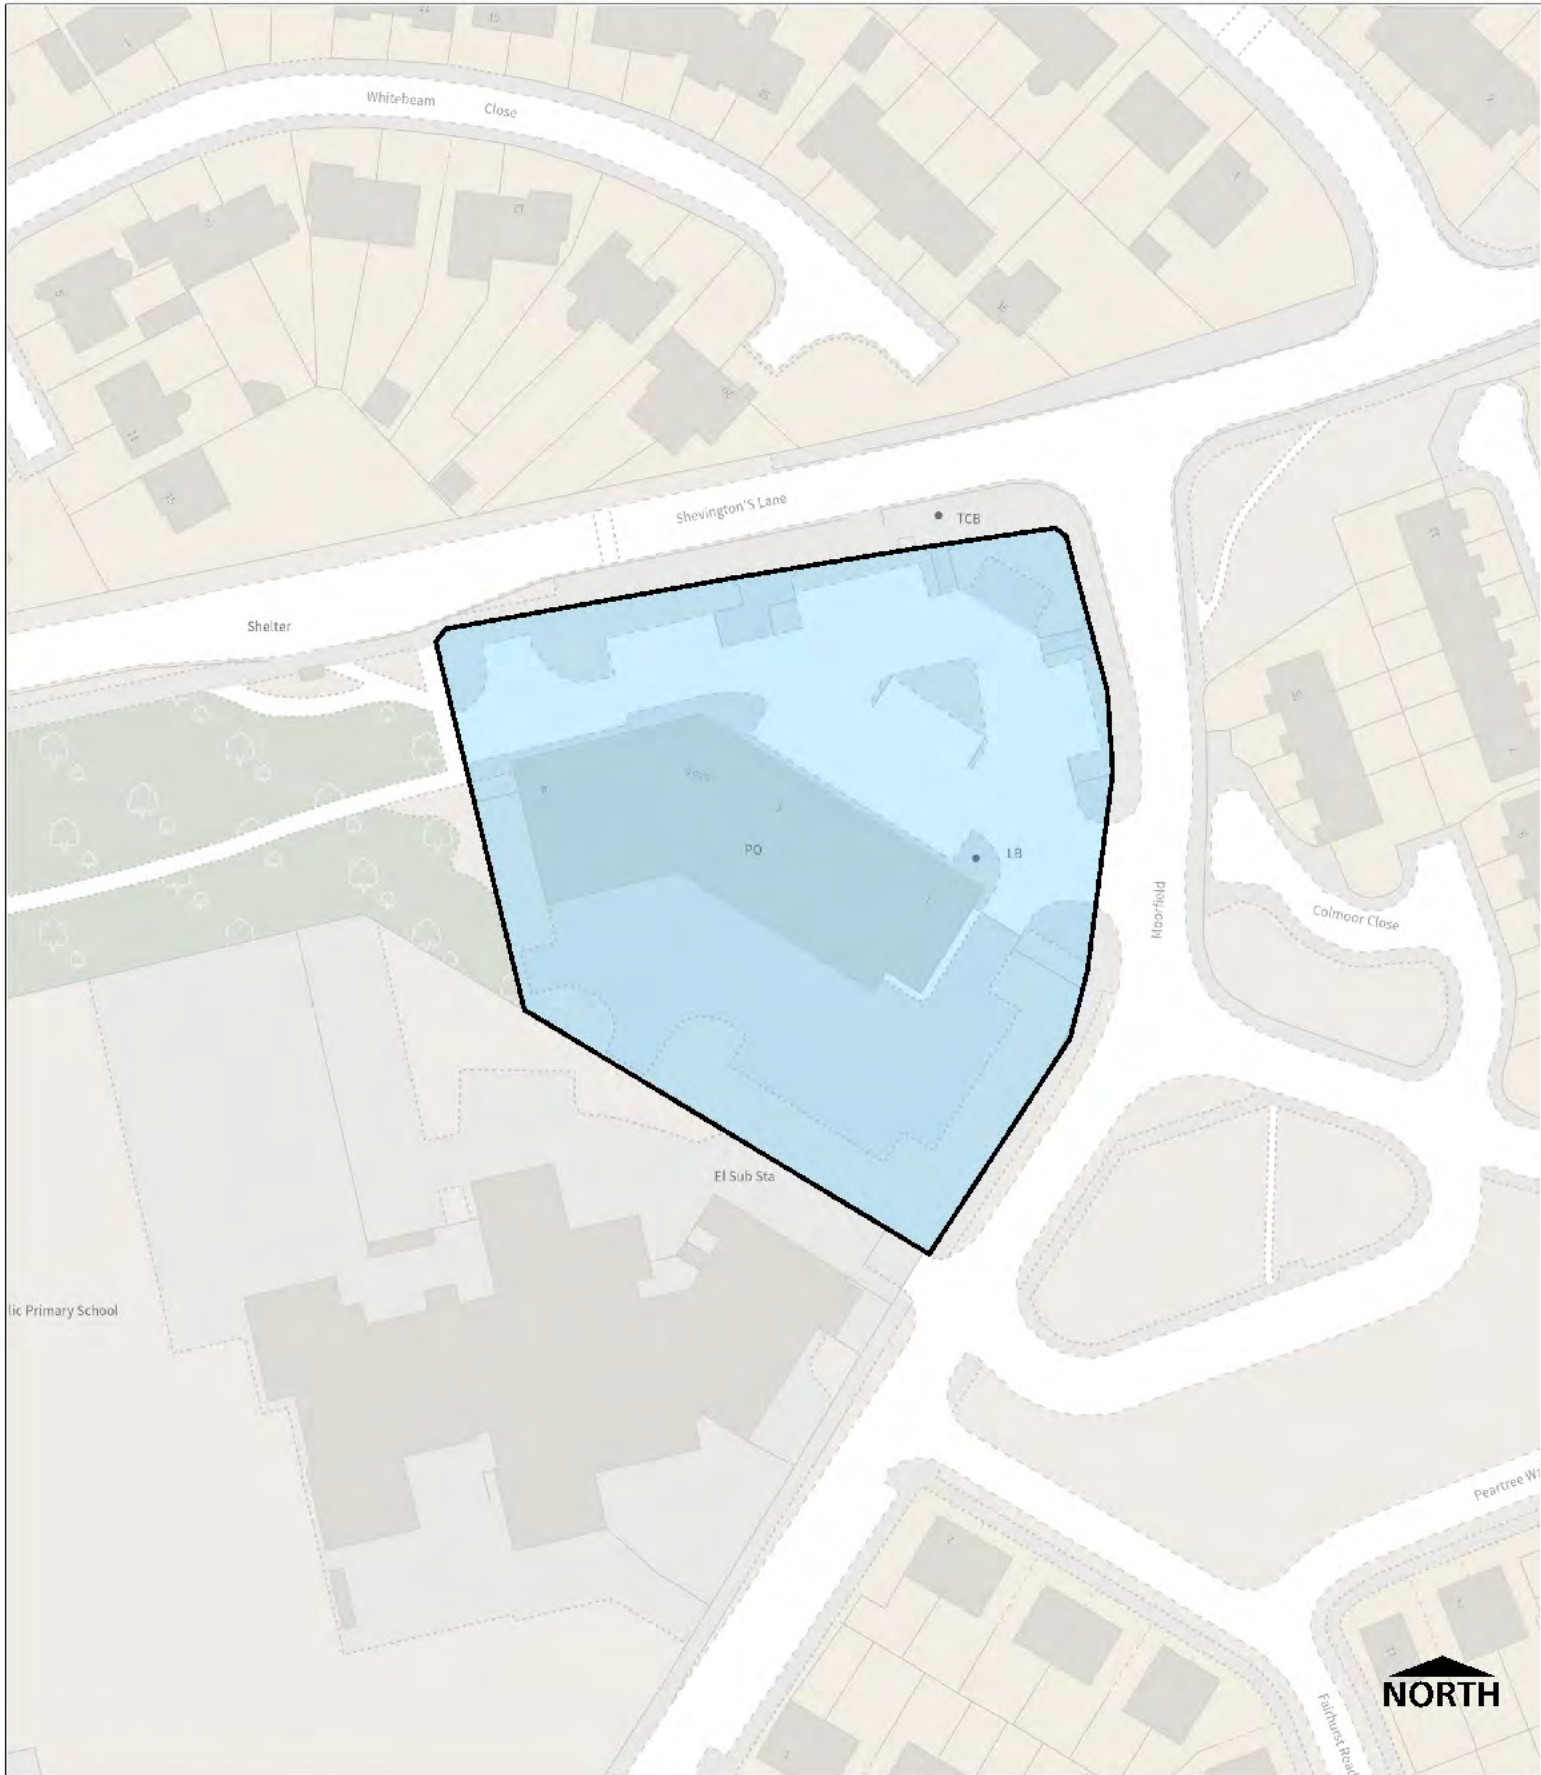

Moorfield, Kirkby Medium Local Centre