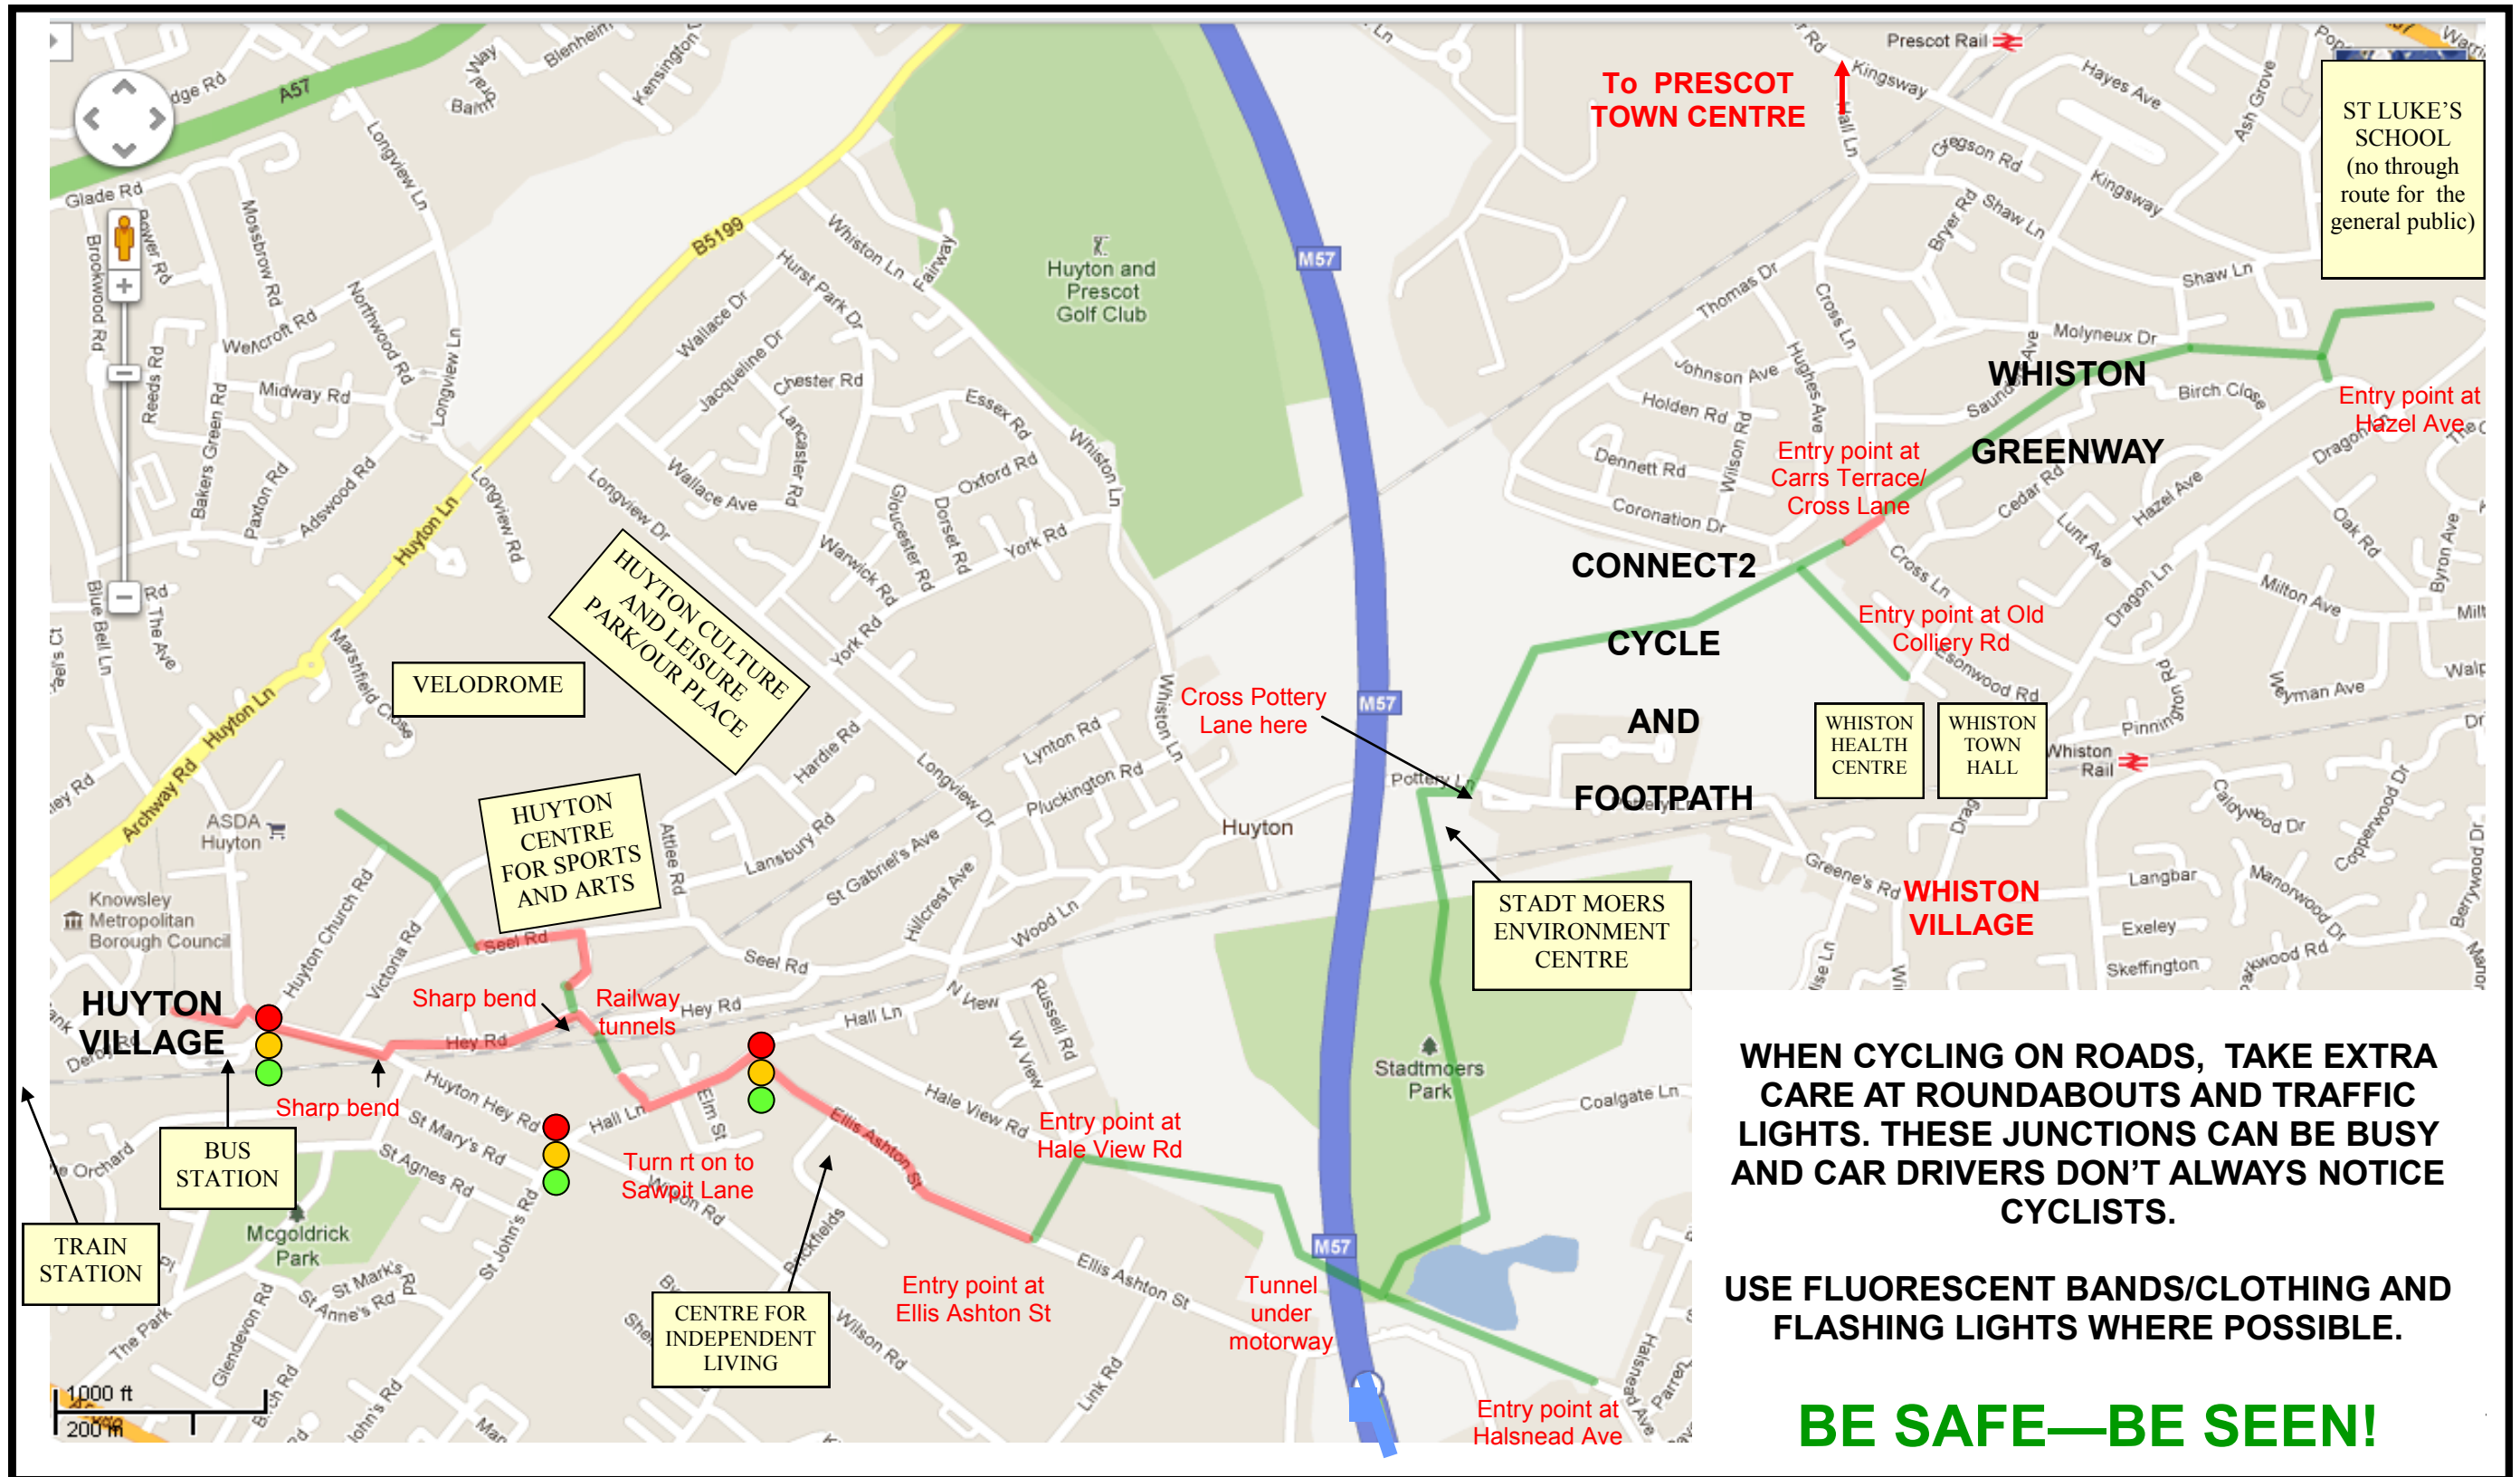

# SUGGESTED BIKE OR WALKING ROUTE FROM PRESCOT OR WHISTON TO HUYTON VILLAGE—INCLUDING OFF ROAD ‘CONNECT2’ ROUTE THROUGH STADT MOERS PARK

ST LUKE'S SCHOOL  
(no through route for the general public)

WHISTON HEALTH CENTRE  
WHISTON TOWN HALL

STADT MOERS ENVIRONMENT CENTRE

**WHEN CYCLING ON ROADS, TAKE EXTRA CARE AT ROUNDABOUTS AND TRAFFIC LIGHTS. THESE JUNCTIONS CAN BE BUSY AND CAR DRIVERS DON'T ALWAYS NOTICE CYCLISTS.**

**USE FLUORESCENT BANDS/CLOTHING AND FLASHING LIGHTS WHERE POSSIBLE.**

**BE SAFE—BE SEEN!**

- Off-road sections
- On-road sections
- Traffic lights