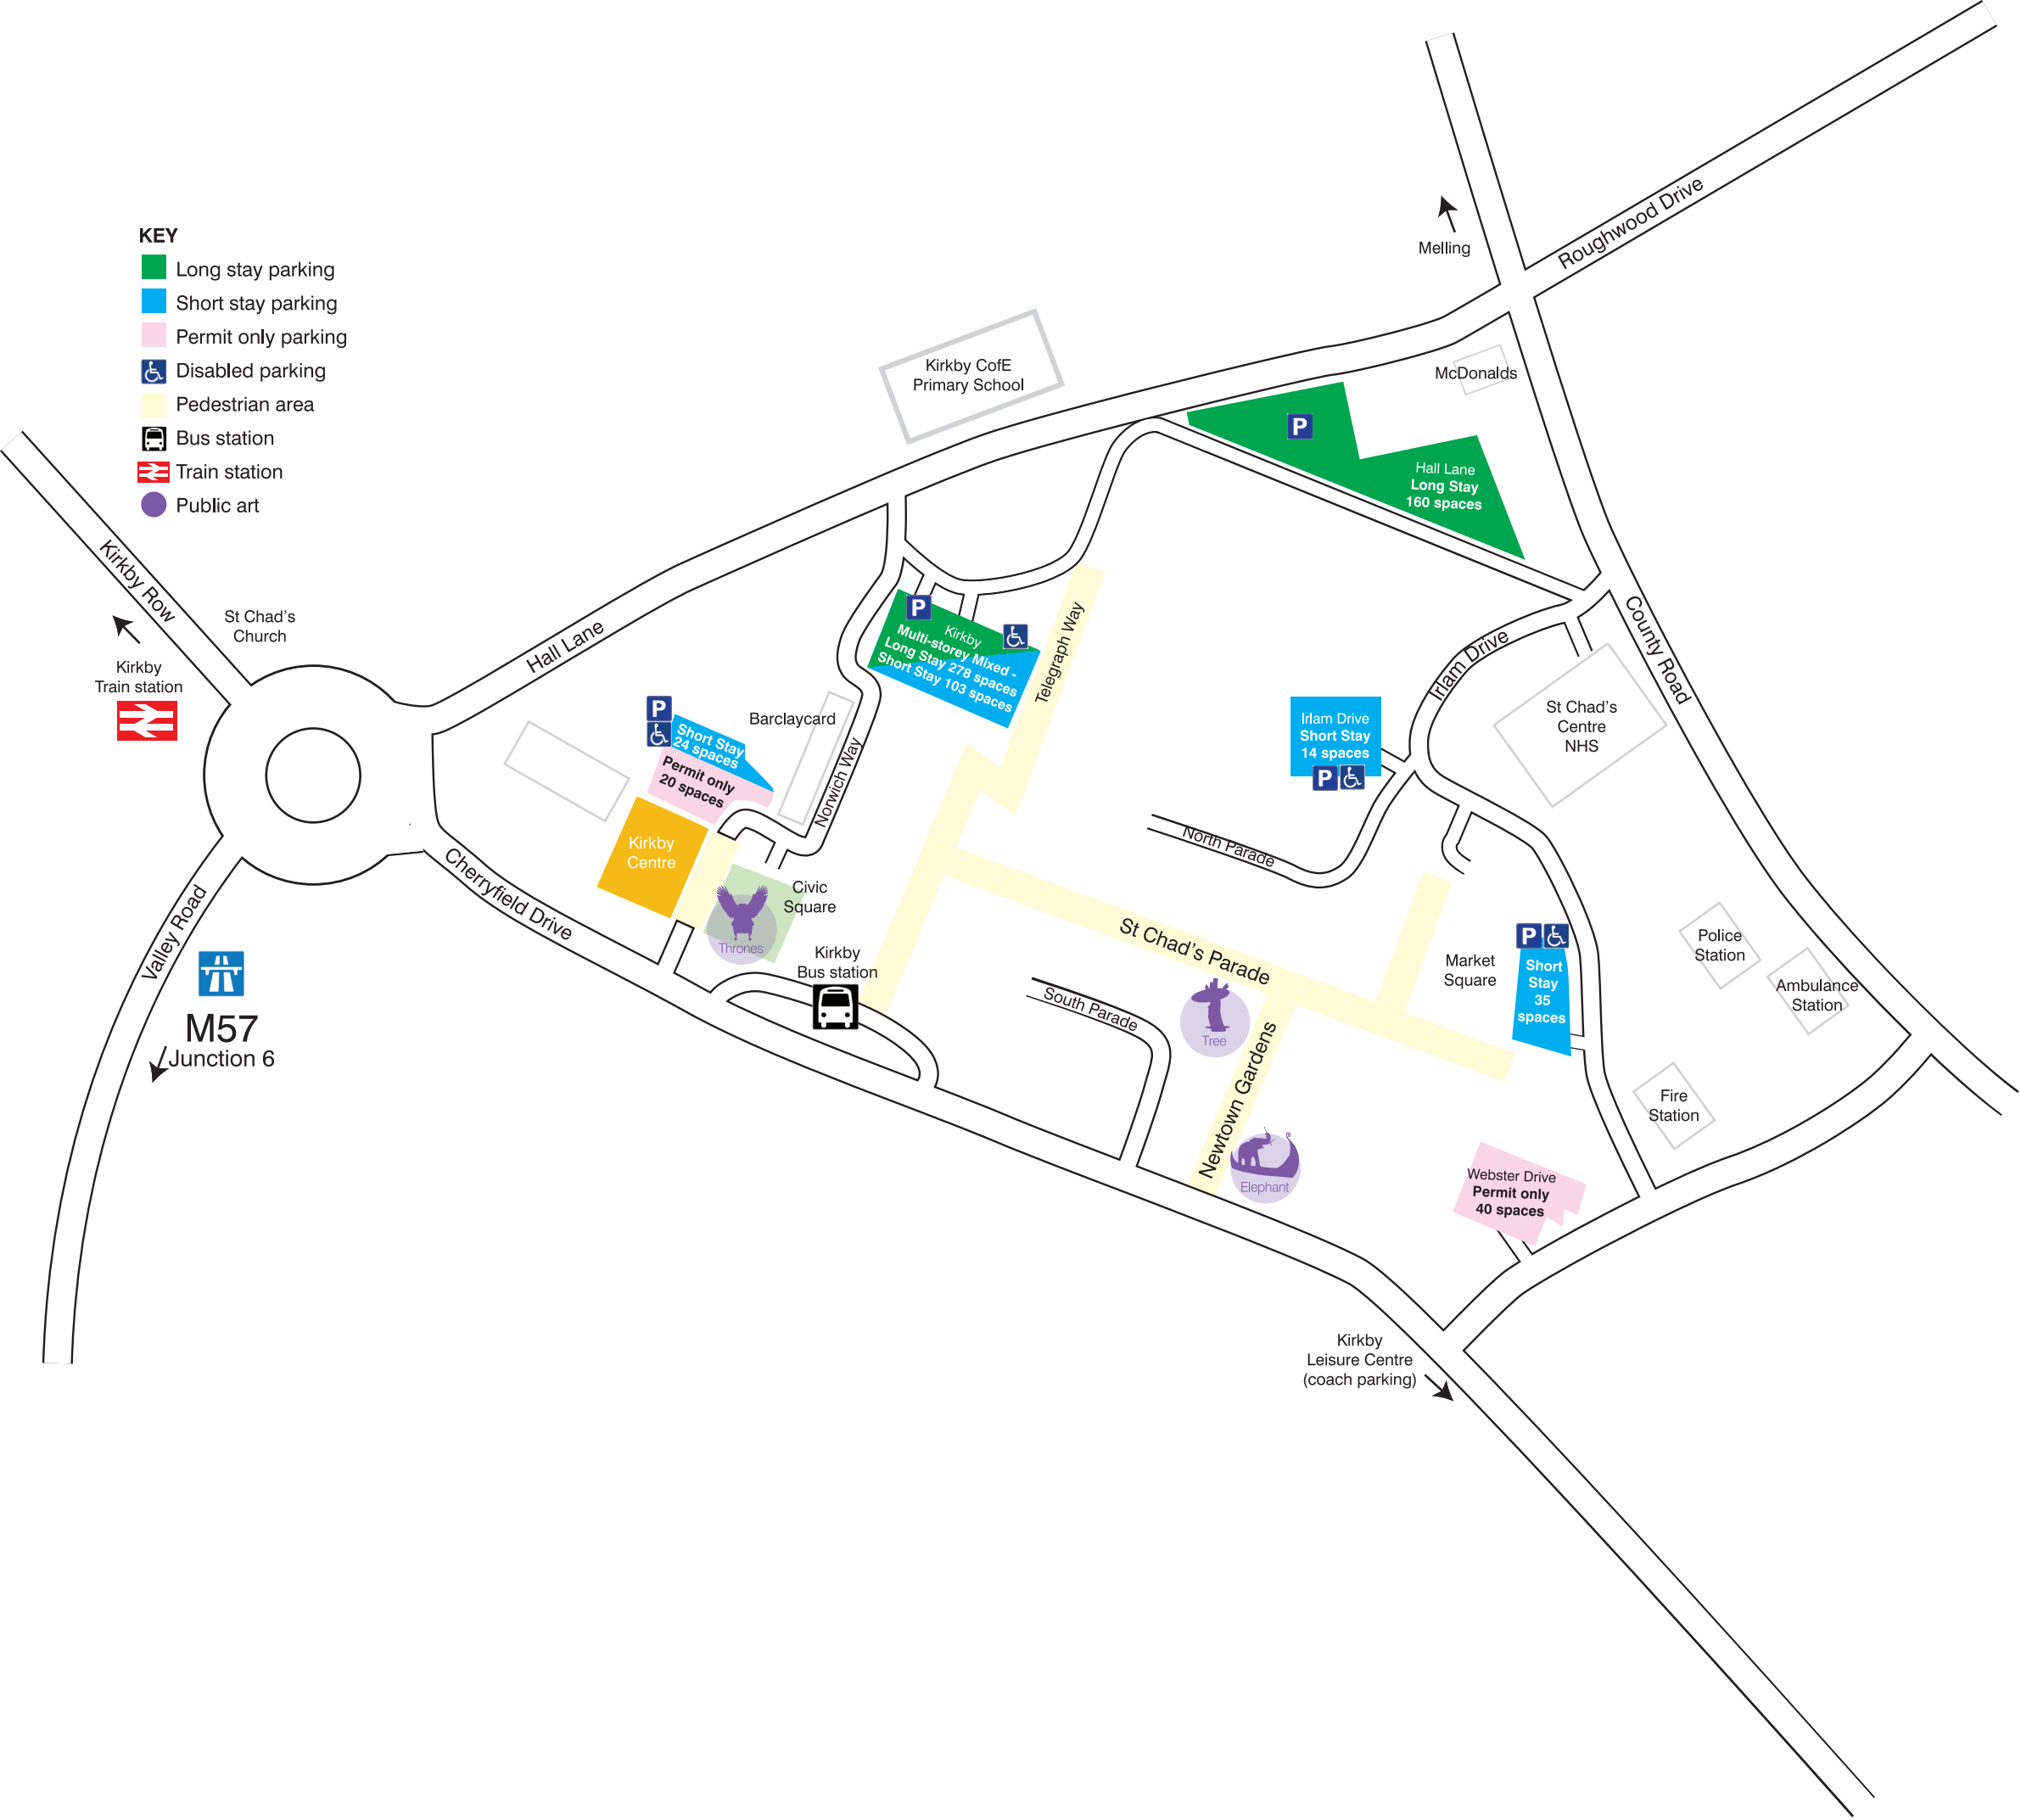

- KEY**
- Long stay parking
 - Short stay parking
 - Permit only parking
 - Disabled parking
 - Pedestrian area
 - Bus station
 - Train station
 - Public art

Kirkby CofE
Primary School

Melling

Roughwood Drive

McDonalds

Hall Lane
Long Stay
160 spaces

Kirkby
Multi-storey Mixed -
Long Stay 278 spaces
Short Stay 103 spaces

Hall Lane

Irlam Drive

County Road

St Chad's
Centre
NHS

Kirkby Row

St Chad's
Church

Kirkby
Train station

Short Stay
24 spaces

Permit only
20 spaces

Barclaycard

Norwich Way

Irlam Drive
Short Stay
14 spaces

North Parade

Cherryfield Drive

Kirkby
Centre

Civic
Square

Kirkby
Bus station

South Parade

St Chad's Parade

Short
Stay
35
spaces

Market Square