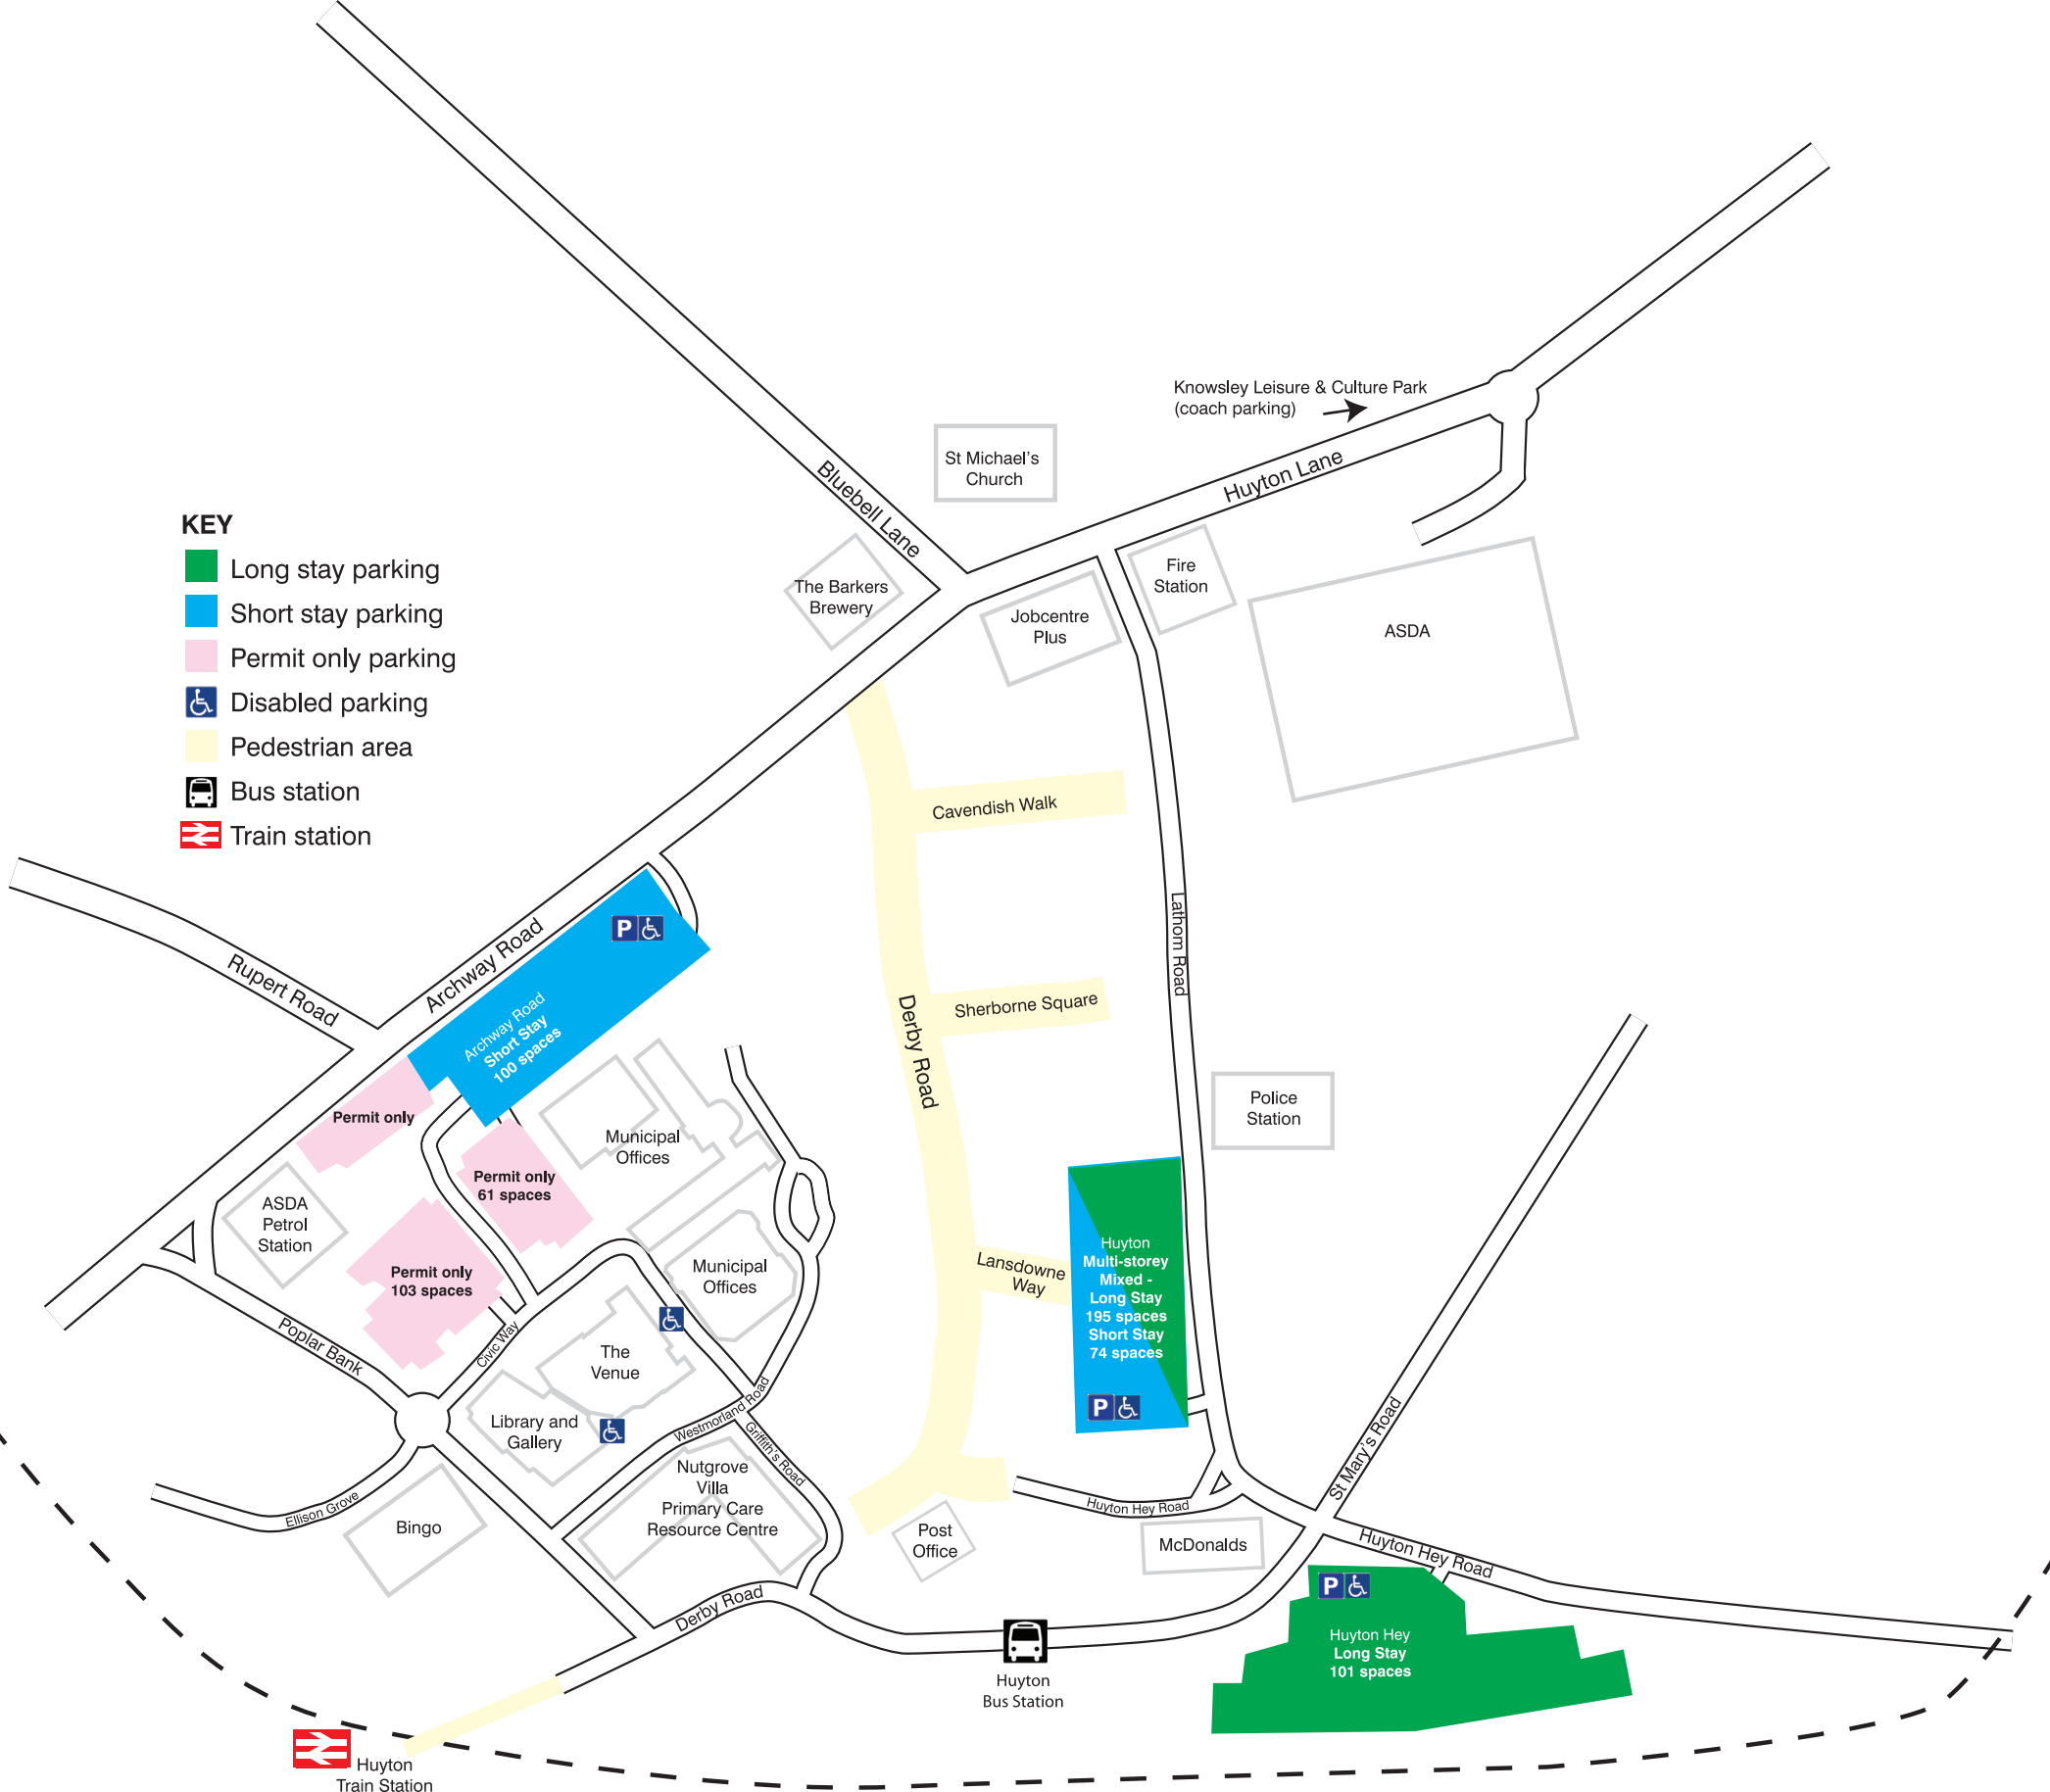

KEY

- Long stay parking
- Short stay parking
- Permit only parking
- Disabled parking
- Pedestrian area
- Bus station
- Train station

 Huyton Train Station

 Huyton Bus Station

McDonalds

 Huyton Hey Long Stay
101 spaces

 Huyton Multi-storey Mixed - Long Stay
195 spaces
Short Stay
74 spaces

Permit only
103 spaces

Permit only
61 spaces

 Archway Road Short Stay
100 spaces

Cavendish Walk

Sherborne Square

Lansdowne Way

Derby Road

Lathom Road

Huyton Lane

Bluebell Lane

Rupert Road

Poplar Bank

Ellison Grove

Library and Gallery

The Venue

Huyton Lane

Knowsley Leisure & Culture Park
(coach parking)

St Michael's Church

The Barkers Brewery

Jobcentre Plus

Fire Station

ASDA

Police Station